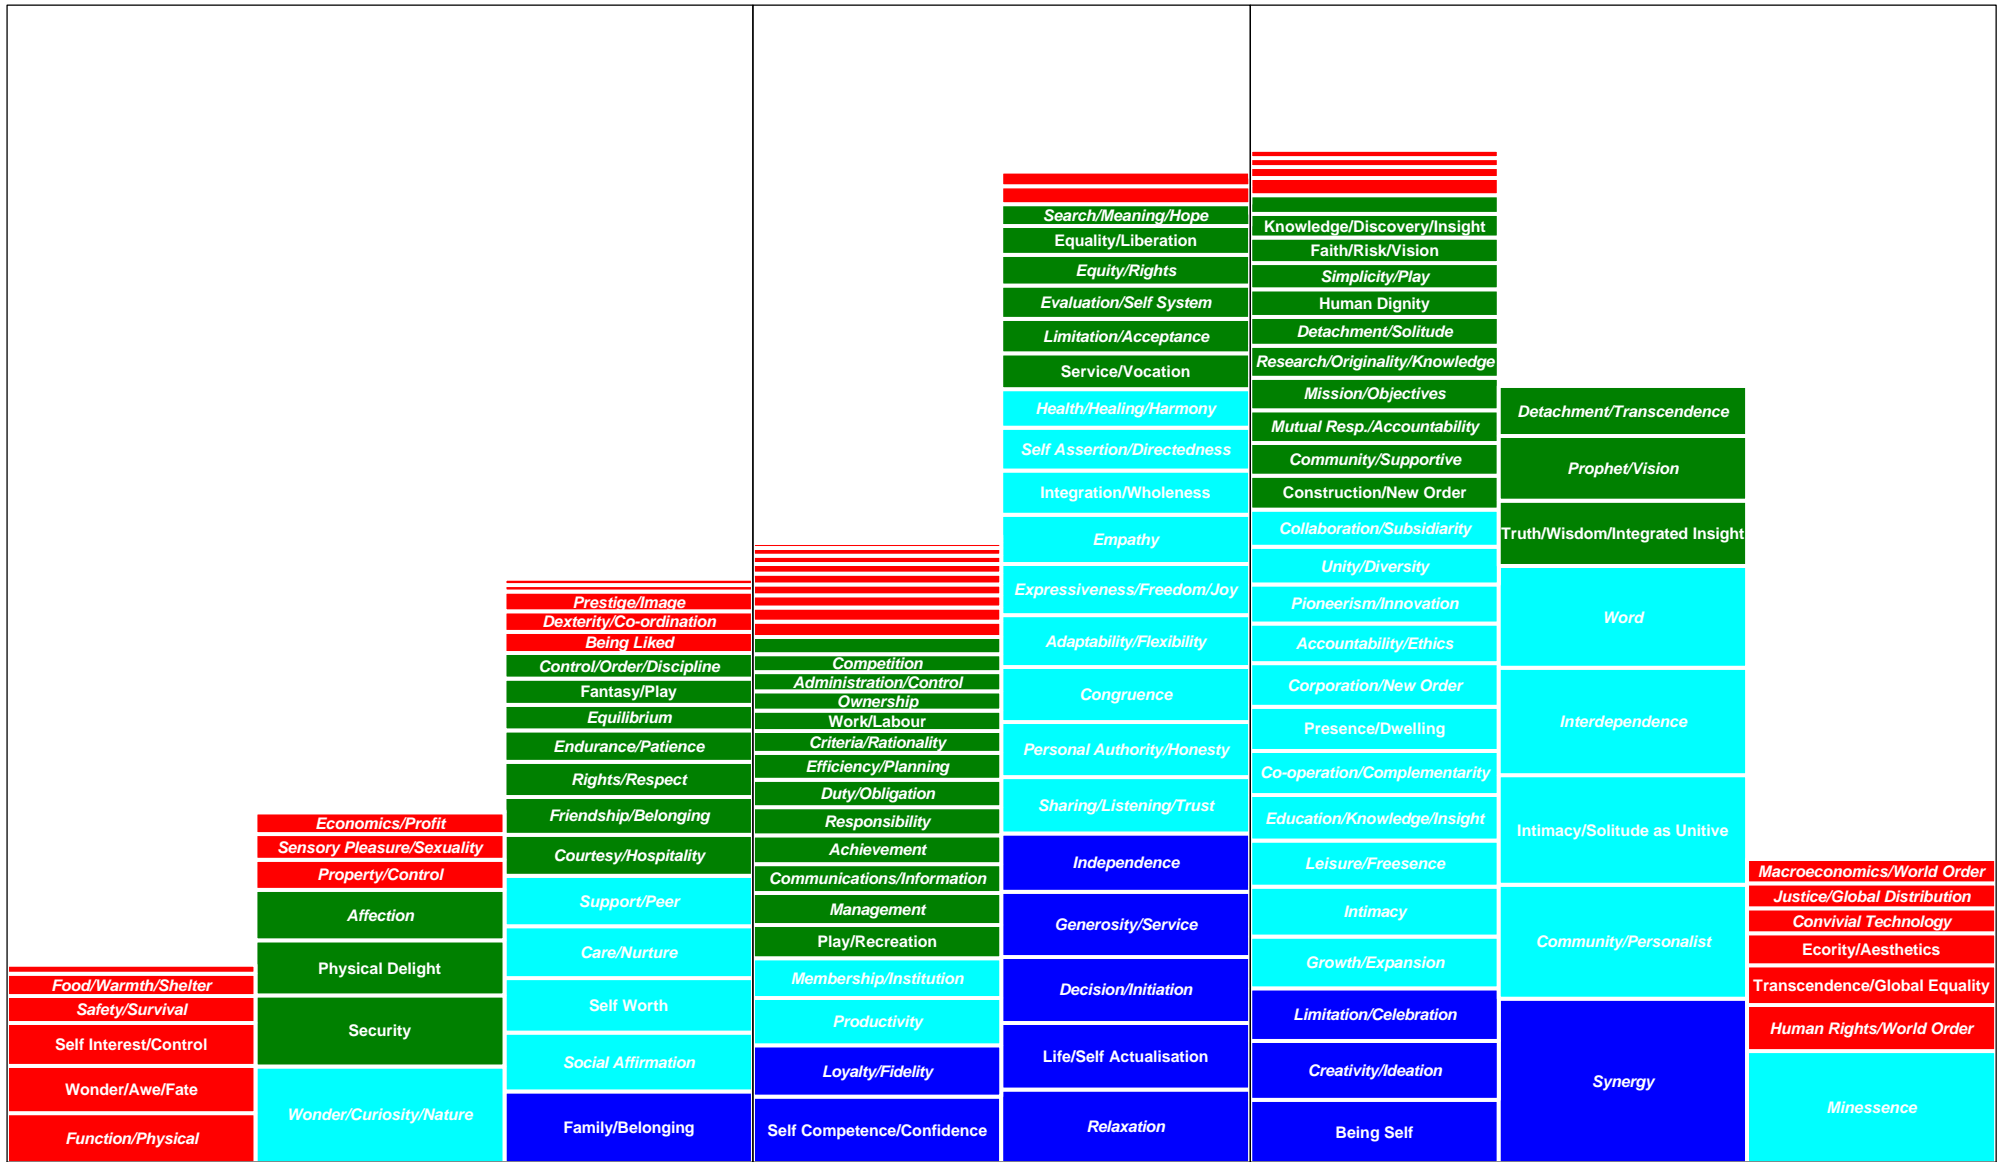

VALUES MAP: OZ Workforce - 2000

LEGEND:

■ Highest Priority
 ■ 2nd Highest Priority
 ■ 3rd Highest Priority
 ■ Lowest Priority

Copyright © 1988-2001 Zygon Associates - www.minessence.net

Value Clusters

▲ (balance point)